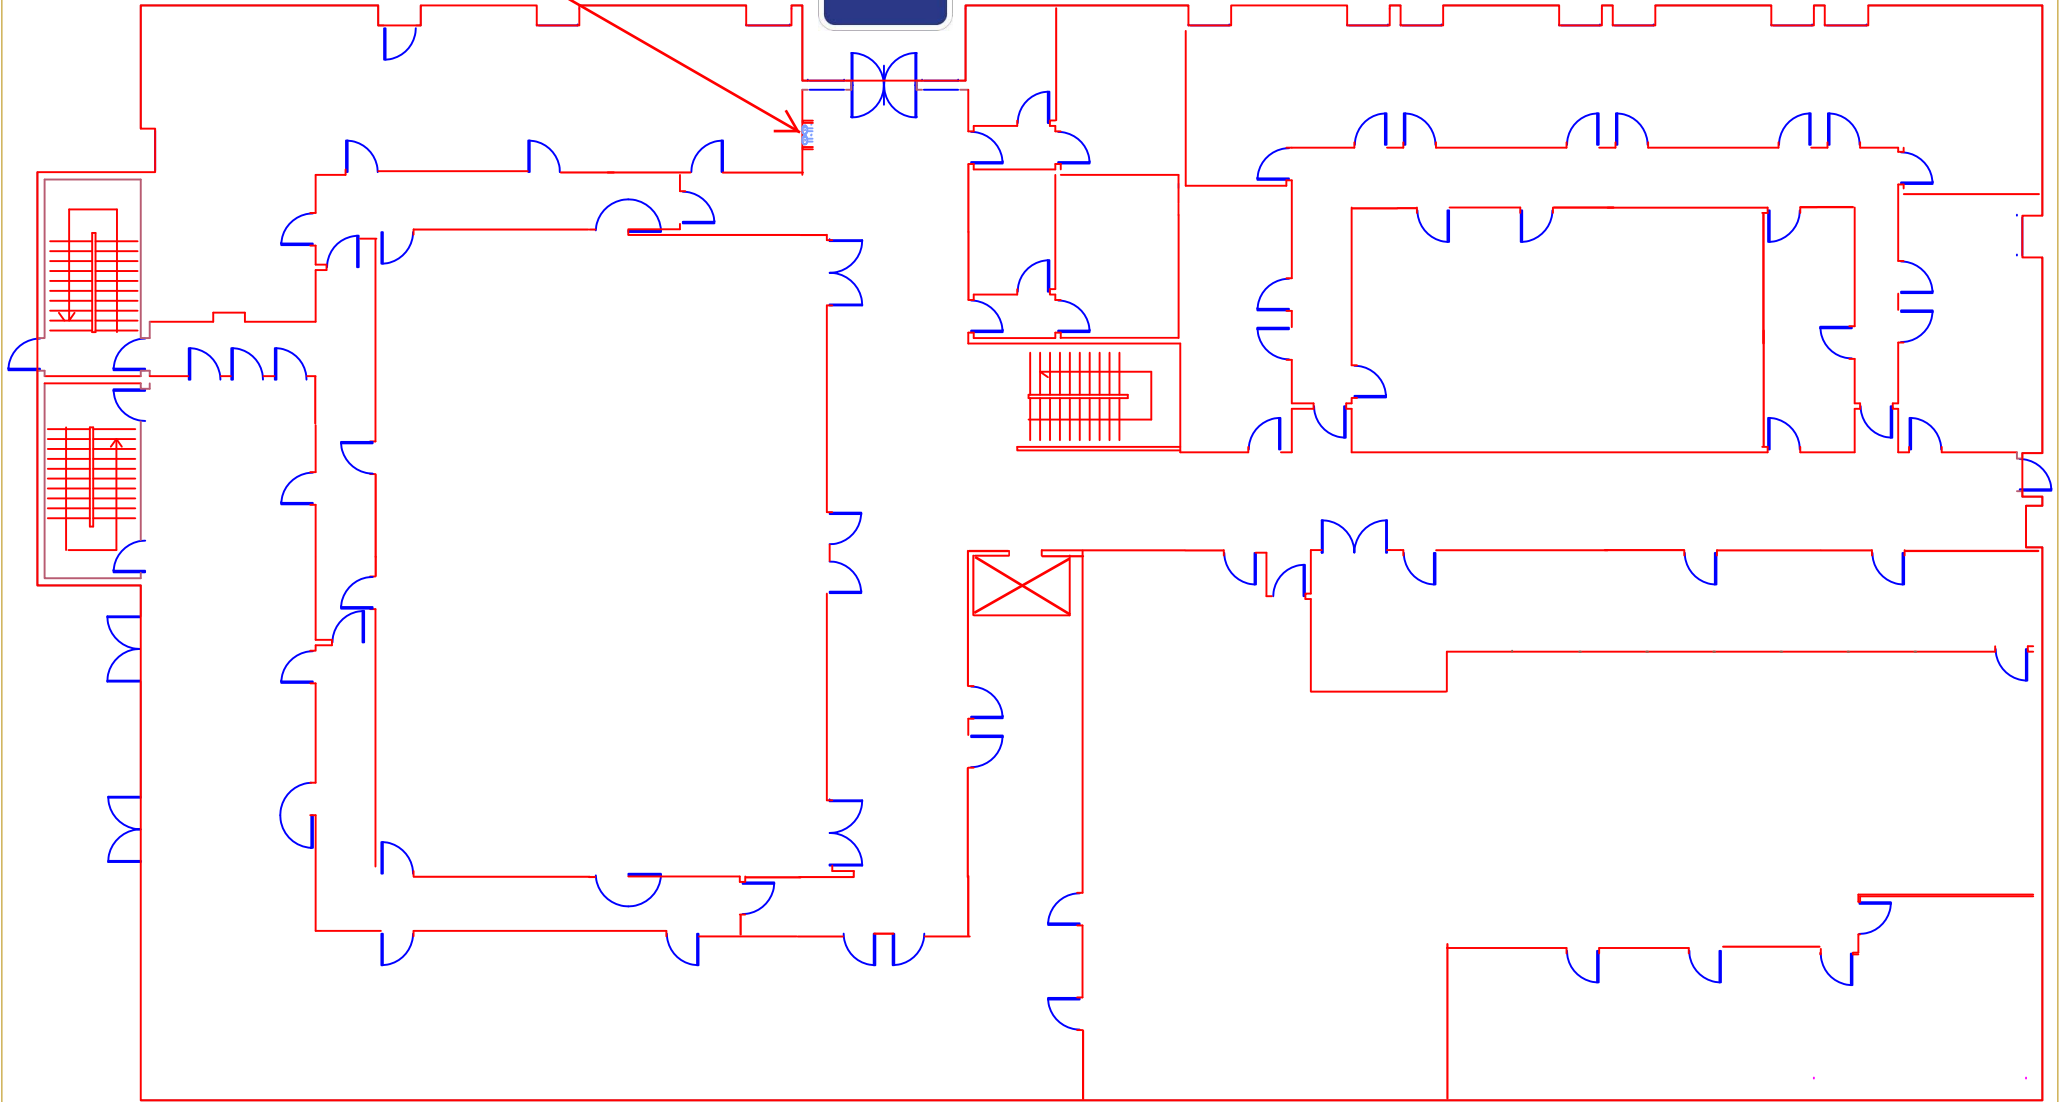

Accessible
Drinking
Fountain

BARSTOW COURTHOUSE
235 E. Mountain View, BARSTOW, CA

FIRST Floor